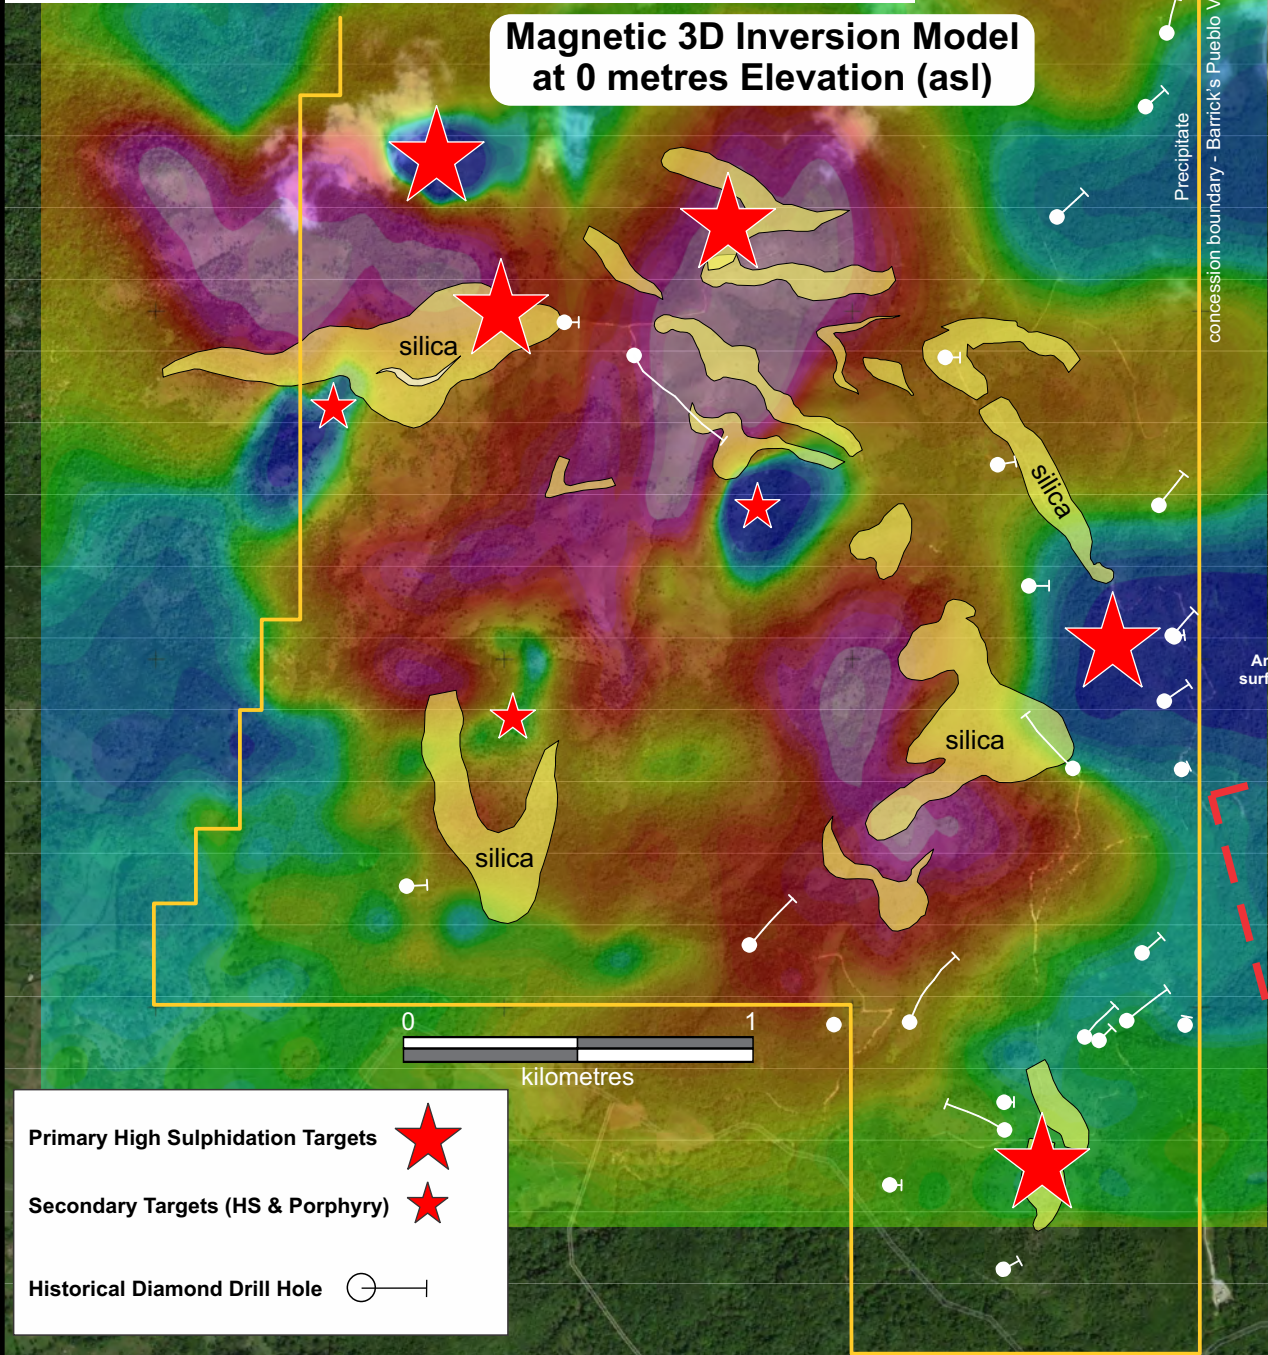

Pueblo Grande

Loma Cuaba Lithocap Zone

Drill Target Locations

**Magnetic 3D Inversion Model
at 0 metres Elevation (asl)**

- Primary High Sulphidation Targets
- Secondary Targets (HS & Porphyry)
- Historical Diamond Drill Hole

**Barrick's
Pueblo Viejo
Project**

Arroyo Hondo
surface workings

Monte Negro
open pit mine

Monte Oculito
Feeder Zone

**Barrick's
Arroyo Hondo
Concealed
Exploration
Target Area**

Moore
open pit