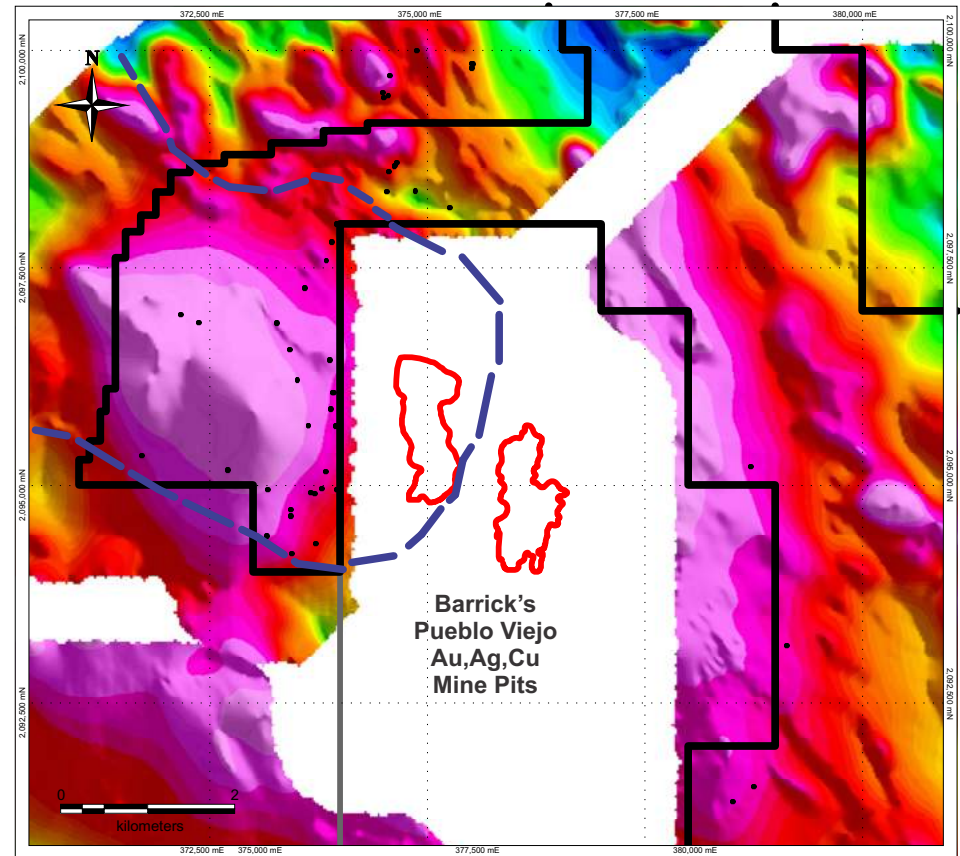

Pueblo Grande

Satellite Aster False Colour Image (bands 4, 5,3)

Airborne Total Magnetic Intensity (RPT)

Landsat bands 4-5-3

- Red: band-4 (NIR)
- Green: band-5 (MIR)
- Blue: band-3 (red)

Total Magnetic Intensity (RPT)

● Historical Diamond Drill Hole

--- Lithocap Advanced Argillic Alteration (silica, pyrite, clays, hem-magnetite)