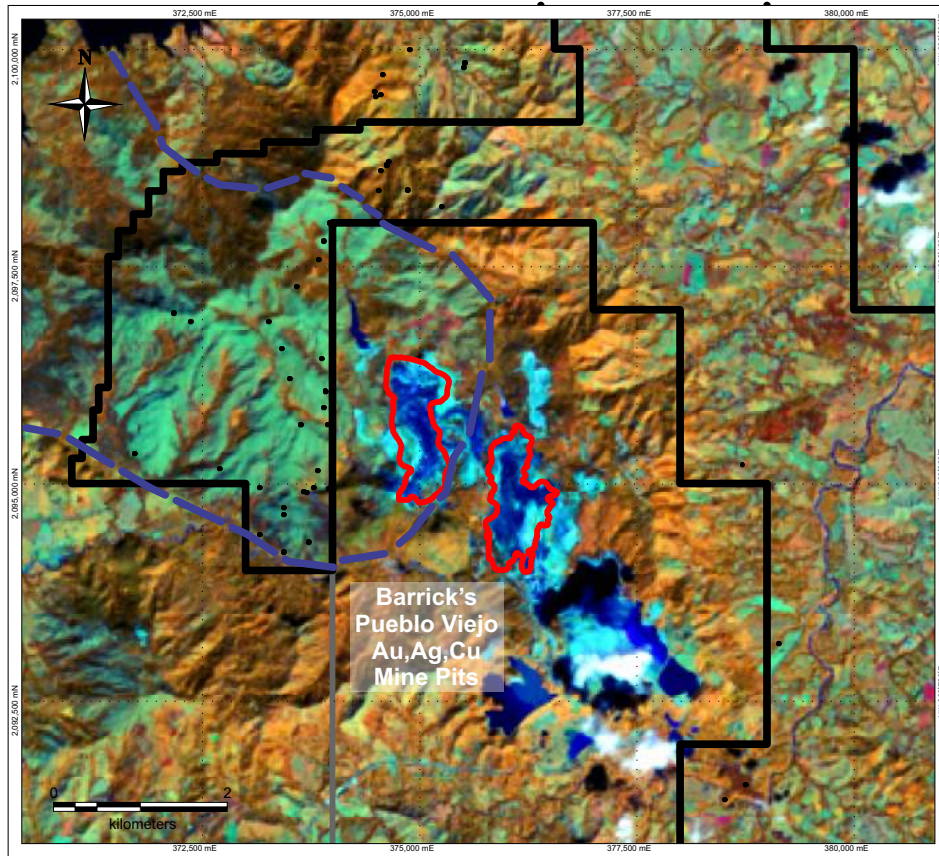

Pueblo Grande

Satellite Aster False Colour Image (bands 4, 5,3)

Airborne Total Magnetic Intensity (RPT)

Landsat bands 4-5-3

- Red: band-4 (NIR)
- Green: band-5 (MIR)
- Blue: band-3 (red)

Total Magnetic Intensity (RPT)

● Historical Diamond Drill Hole

--- Lithocap Advanced Argillic Alteration (silica, pyrite, clays, hem-magnetite)